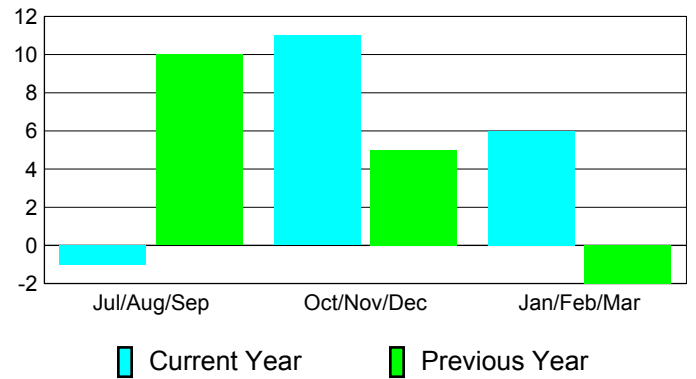

Membership Results
2010-2011

Membership
2009-2010

Month	Net Memb Goal	Actual New Memb	Actual Dropped Memb	Gain/Loss of Memb	Gain/Loss of Memb
Jul/Aug/Sep	-25	30	-31	-1	10
Oct/Nov/Dec	15	21	-10	11	5
Jan/Feb/Mar	15	33	-27	6	-2
Totals	5	84	-68	16	13

Membership Results 2010-2011

Goal, New, Dropped, Gain/Loss

Comparison of Membership Gain/Loss

Current Year Compared to the Previous Year

Gender Comparison 2010-2011

Jul/Aug/Sep

Oct/Nov/Dec

Jan/Feb/Mar