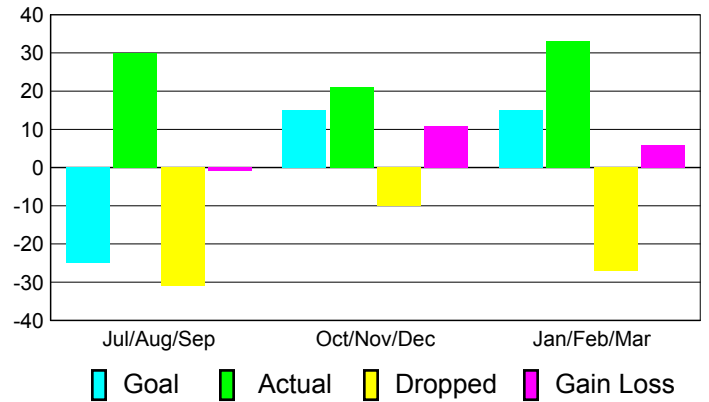

Membership Results 2010-2011

Goal, New, Dropped, Gain/Loss

Comparison of Membership Gain/Loss

Current Year Compared to the Previous Year